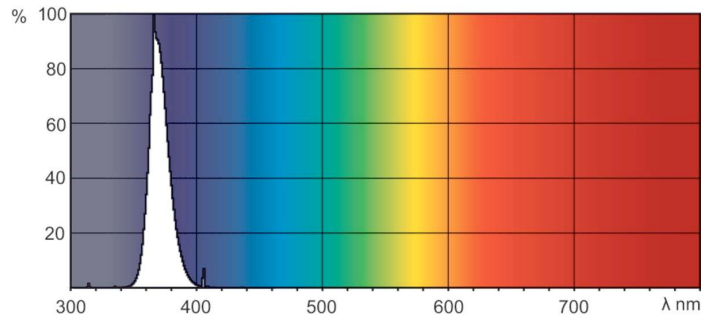

Product data

| General Information | | Voltage (Nom) | |
|----------------------------|---------------------------|---------------------------------|-----------------------|
| Cap-Base | G5 [G5] | 29 V | |
| Life to 50% Failures (Nom) | 8000 h | UV | |
| Light Technical | | UV-B/UV-A (IEC) | 0.25 % |
| Color Code | 108 [08 lead free glass] | Product Data | |
| Color Designation | Blacklight Blue | Full product code | 871150095101427 |
| LLMF 2000 h Rated | 25 % | Order product name | TL 4W BLB 1FM/10X25CC |
| LLMF 6000 h Rated | 35 % | EAN/UPC - Product | 8711500951014 |
| Operating and Electrical | | Order code | 928000010803 |
| Power (Nom) | 4.5 W | Numerator - Quantity Per Pack | 1 |
| Lamp Current (Nom) | 0.170 A | Numerator - Packs per outer box | 250 |
| | | Material Nr. (12NC) | 928000010803 |
| | | Net Weight (Piece) | 18.600 g |

TL Mini Blacklight Blue

Dimensional drawing

| Product | D (max) | A (max) | B (max) | B (min) | C (max) |
|-----------------------|---------|----------|----------|----------|----------|
| TL 4W BLB 1FM/10X25CC | 16 mm | 135.9 mm | 143.0 mm | 140.6 mm | 150.1 mm |

TL 4W/108

Photometric data

LDPB_TLBMINI_108-Spectral power distribution B/W

LDPO_TLBMINI_108-Spectral power distribution Colour