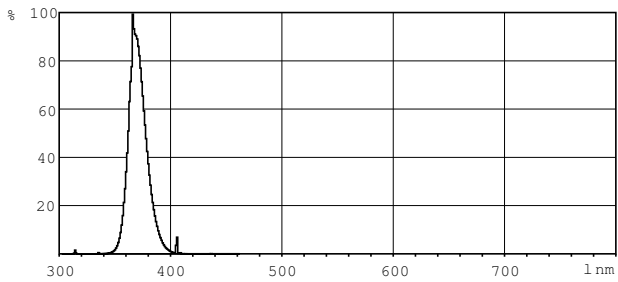

Photometric data

LDPB_TLBMINI_108-Spectral power distribution B/W