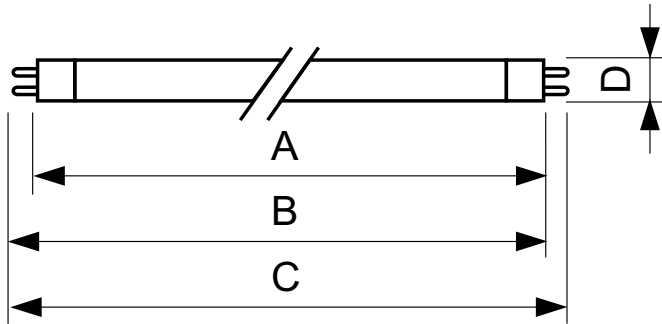

TL Mini Blacklight Blue

TL 4W BLB 1FM/10X25CC

This TL Miniature lamp (tube diameter 16 mm) is made of blacklight blue (dark blue) glass, which transmits UV-A radiation, but gives only a minimum of visible light. It is a perfect solution for quick detection of UV-reflecting materials. It is used especially for testing, inspection and analysis in various branches of industry, e.g. criminology, philately and medicine. Furthermore, it is applied to create special effects in the entertainment industry, e.g. in nightclubs and theaters.

Product data

| General Information | | Voltage (Nom) | |
|----------------------------|---------------------------|---------------------------------|-----------------------|
| Cap-Base | G5 [G5] | 29 V | |
| Life to 50% Failures (Nom) | 8000 h | UV | |
| Light Technical | | UV-B/UV-A (IEC) | 0.25 % |
| Color Code | 108 [08 lead free glass] | Product Data | |
| Color Designation | Blacklight Blue | Full product code | 871150095101427 |
| LLMF 2000 h Rated | 25 % | Order product name | TL 4W BLB 1FM/10X25CC |
| LLMF 6000 h Rated | 35 % | EAN/UPC - Product | 8711500951014 |
| Operating and Electrical | | Order code | 928000010803 |
| Power (Nom) | 4.5 W | Numerator - Quantity Per Pack | 1 |
| Lamp Current (Nom) | 0.170 A | Numerator - Packs per outer box | 250 |
| | | Material Nr. (12NC) | 928000010803 |
| | | Net Weight (Piece) | 18.600 g |

TL Mini Blacklight Blue

Dimensional drawing

| Product | D (max) | A (max) | B (max) | B (min) | C (max) |
|-----------------------|---------|----------|----------|----------|----------|
| TL 4W BLB 1FM/10X25CC | 16 mm | 135.9 mm | 143.0 mm | 140.6 mm | 150.1 mm |